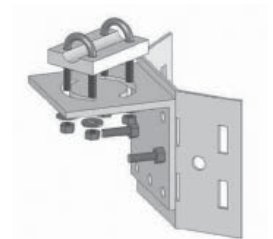

BWC Series Mounts

Model	Description	Length	Width	Height	Weight
BWC1001	Yagi clamp, fits mast OD of 0.5 - 0.84". Mounts to legs, towers, accessories with 1.25 - 2.4" OD	4"	1.5"	4"	2 lbs
BWC1001A	Yagi clamp, fits mast OD of 0.75 - 1". Mounts to legs, towers, accessories with 1.25 - 2.4" OD	4"	1.5"	4"	2 lbs
BWC1015	Rotational perpendicular yagi clamp, fits mast OD of 0.5 - .84". Mounts 90° to legs, towers, accessories with 6.5 - 15" OD	6"	6"	6"	2.5"

BWC1015